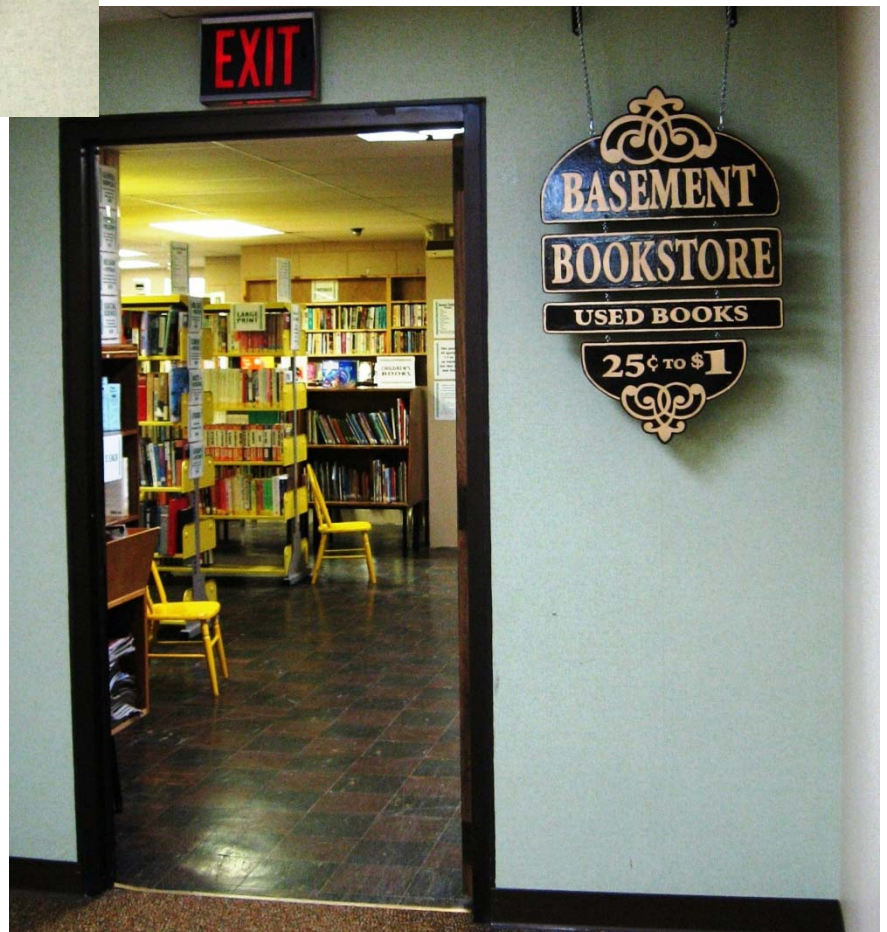

The Sign for the Basement Bookstore of the Rice Lake Public Library

(Made by Our Board of Trustees President)

We use the design in library signs directing patrons to the bookstore,
as well as in advertisements in the local newspaper.

Find your
new favorite
book for
under \$1

Spring cleaning?
Donate your used
books to support
the public library!

*Located in the basement of the
Rice Lake Public Library*

**M-Th 9am-8pm F-Sat 9am-5pm
Sun 1-5pm**

2 E. Marshall St. (715) 234-4861
www.ricelakelibrary.org
Sponsored by the Friends of the Library

A vertical rectangular advertisement with a decorative border. It features the same sign design as the previous images, but smaller. The text is arranged from top to bottom: a promotional message, the sign itself, another promotional message, the location and hours, and contact information.