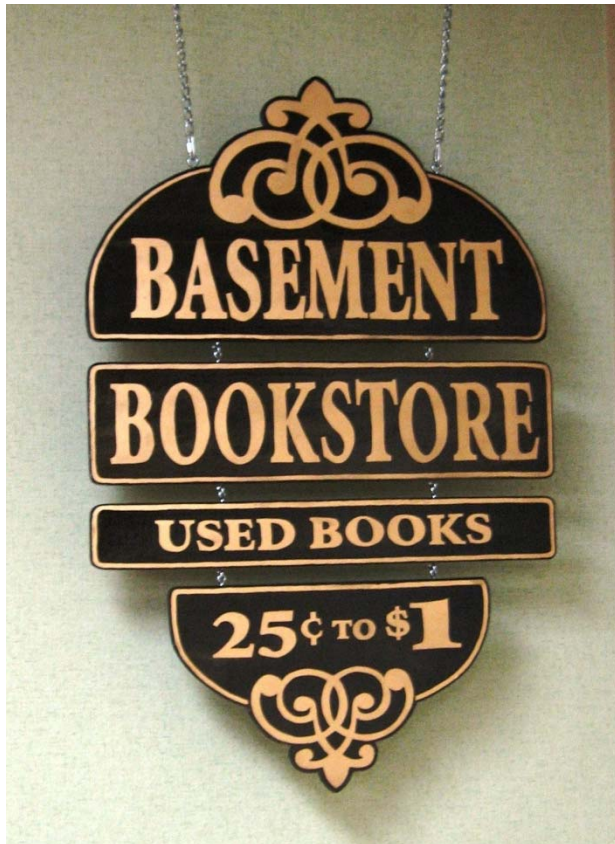

The Sign for the Basement Bookstore of the Rice Lake Public Library

(Made by Our Board of Trustees President)

We use the design in library signs directing patrons to the bookstore,
as well as in advertisements in the local newspaper.

2 E. Marshall St. (715) 234-4861
www.ricelakelibrary.org
Sponsored by the Friends of the Library

A vertical rectangular advertisement with a decorative border. It features the same sign design as the previous images, but smaller. The text is arranged from top to bottom: a promotional message, the sign itself, another promotional message, the location and hours, and contact information.