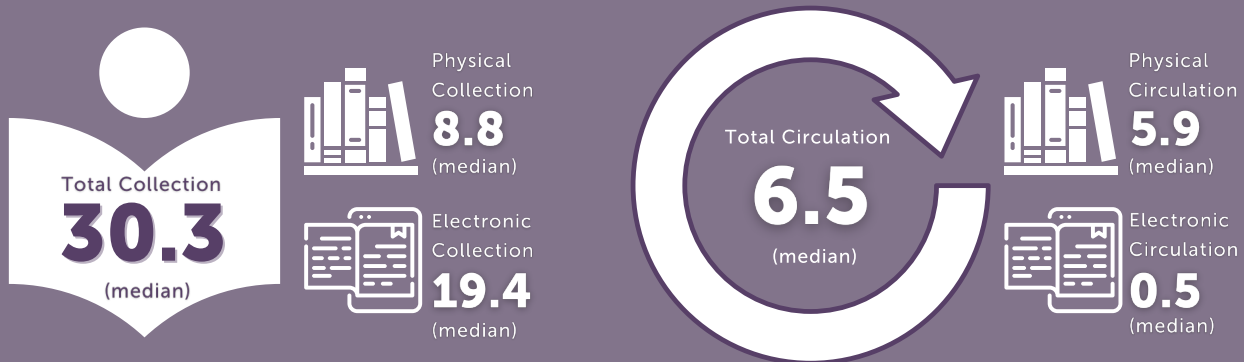

EXPENDITURES & STAFF

COLLECTION & CIRCULATION

VISITS & PROGRAMS

REGION: PLAINS

There are 1,590 public libraries located in the Plains region of the U.S. (17.3% of all U.S. public libraries), serving populations ranging from 62 to 1.2 M. This region includes IA, KS, MN, MO, ND, NE, and SD. The FY 2018 IMLS Public Libraries Survey data were used to calculate the per capita (per person) figures reported here.

EXPENDITURES & STAFF

COLLECTION & CIRCULATION

VISITS & PROGRAMS