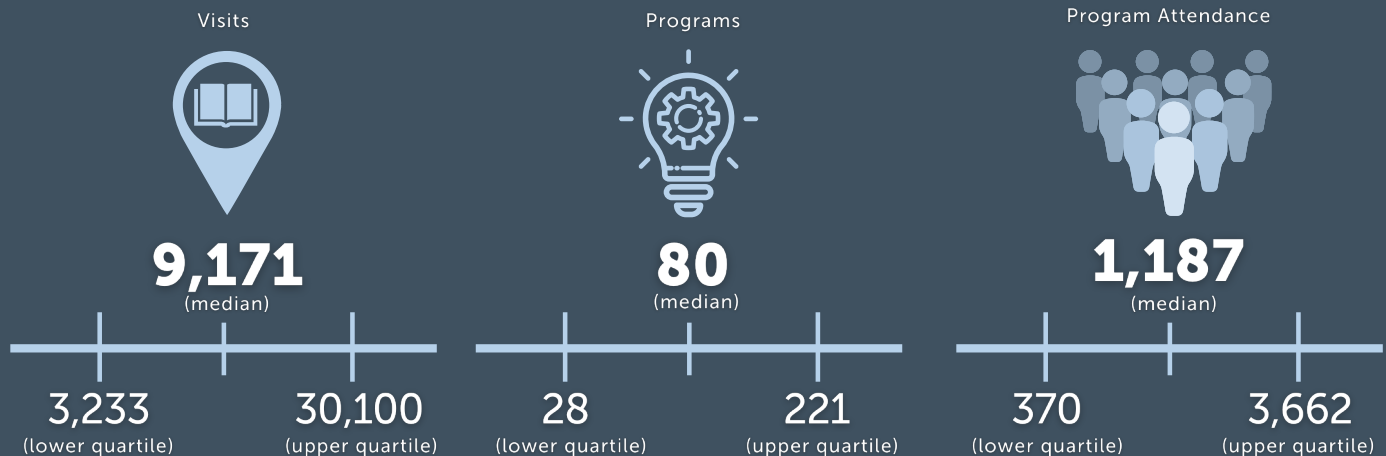

REGION: PLAINS

There are 1,590 public libraries located in the Plains region of the U.S. (17.3% of all U.S. public libraries), serving populations ranging from 62 to 1.2 M. This region includes IA, KS, MN, MO, ND, NE, and SD. The FY 2018 IMLS Public Libraries Survey data were used to calculate the totals reported here.

EXPENDITURES & STAFF

COLLECTION & CIRCULATION

VISITS & PROGRAMS

REGION: PLAINS

There are 1,590 public libraries located in the Plains region of the U.S. (17.3% of all U.S. public libraries), serving populations ranging from 62 to 1.2 M. This region includes IA, KS, MN, MO, ND, NE, and SD. The FY 2018 IMLS Public Libraries Survey data were used to calculate the per capita (per person) figures reported here.

EXPENDITURES & STAFF

COLLECTION & CIRCULATION

VISITS & PROGRAMS