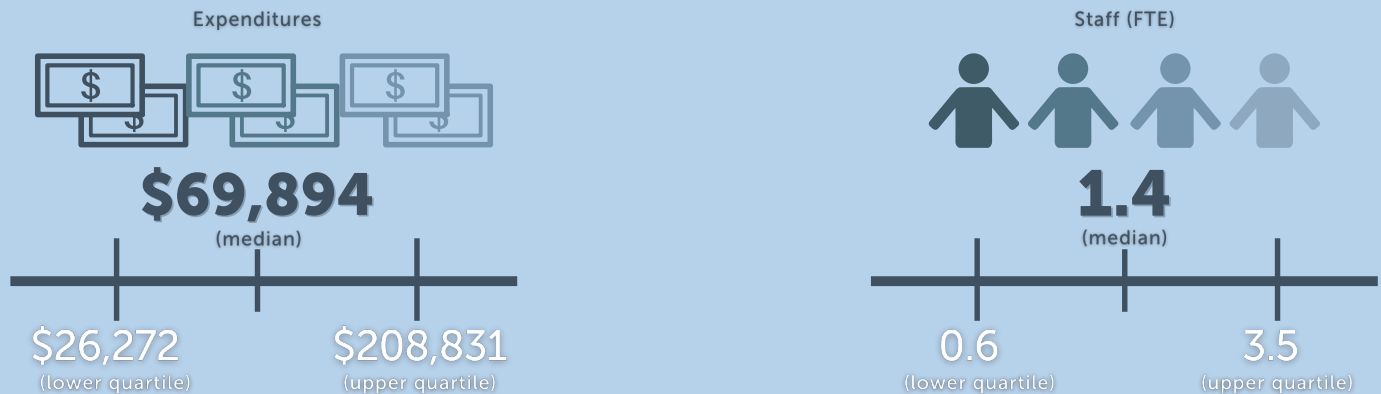

REGION: PLAINS

There are 1,590 public libraries located in the Plains region of the U.S. (17.3% of all U.S. public libraries), serving populations ranging from 62 to 1.2 M. This region includes IA, KS, MN, MO, ND, NE, and SD. The FY 2018 IMLS Public Libraries Survey data were used to calculate the totals reported here.

EXPENDITURES & STAFF

COLLECTION & CIRCULATION

VISITS & PROGRAMS

REGION: PLAINS

There are 1,590 public libraries located in the Plains region of the U.S. (17.3% of all U.S. public libraries), serving populations ranging from 62 to 1.2 M. This region includes IA, KS, MN, MO, ND, NE, and SD. The FY 2018 IMLS Public Libraries Survey data were used to calculate the per capita (per person) figures reported here.