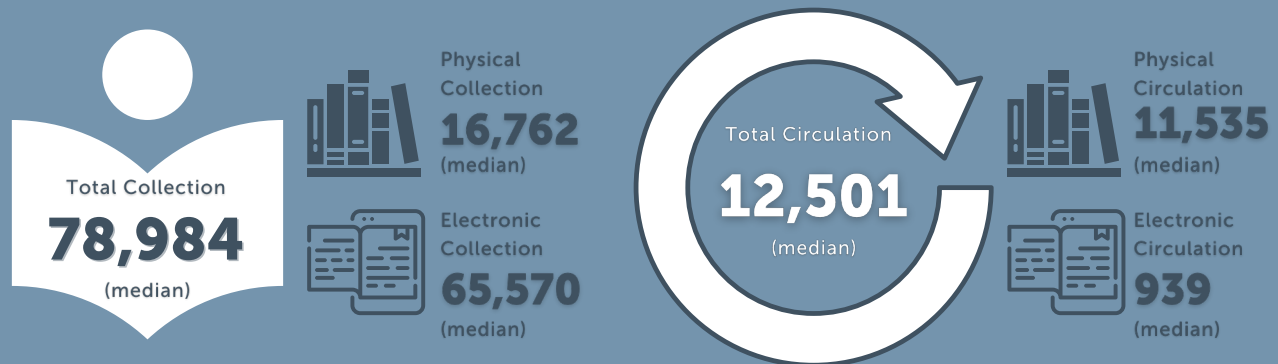

REGION: PLAINS

There are 1,590 public libraries located in the Plains region of the U.S. (17.3% of all U.S. public libraries), serving populations ranging from 62 to 1.2 M. This region includes IA, KS, MN, MO, ND, NE, and SD. The FY 2018 IMLS Public Libraries Survey data were used to calculate the totals reported here.

EXPENDITURES & STAFF

COLLECTION & CIRCULATION

VISITS & PROGRAMS

REGION: PLAINS

There are 1,590 public libraries located in the Plains region of the U.S. (17.3% of all U.S. public libraries), serving populations ranging from 62 to 1.2 M. This region includes IA, KS, MN, MO, ND, NE, and SD. The FY 2018 IMLS Public Libraries Survey data were used to calculate the per capita (per person) figures reported here.