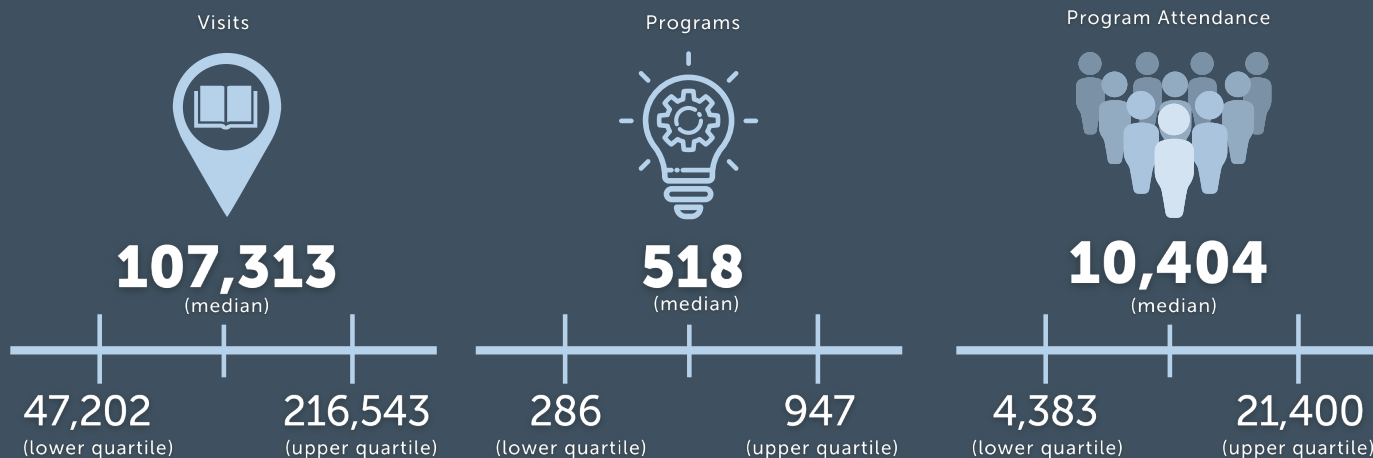

# LOCALE: SUBURB

There are 2,353 suburban U.S. public libraries (25.5% of all U.S. public libraries), serving populations ranging from 228 to 4.3 M. The FY 2018 IMLS Public Libraries Survey data were used to calculate the totals reported here.

## COLLECTION & CIRCULATION

# LOCALE: SUBURB

Per Capita

There are 2,353 suburban U.S. public libraries (25.5% of all U.S. public libraries), serving populations ranging from 228 to 4.3 M. The FY 2018 IMLS Public Libraries Survey data were used to calculate the per capita (per person) figures reported here.

## VISITS & PROGRAMS