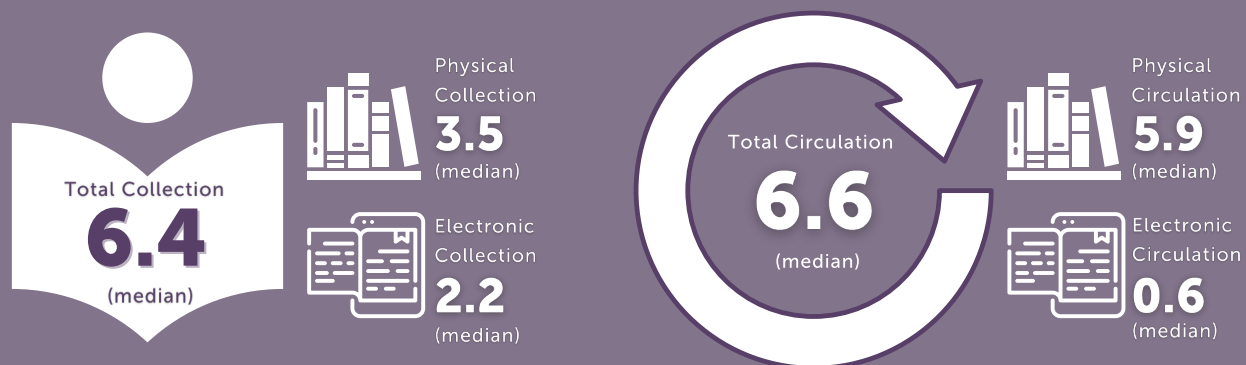

COLLECTION & CIRCULATION