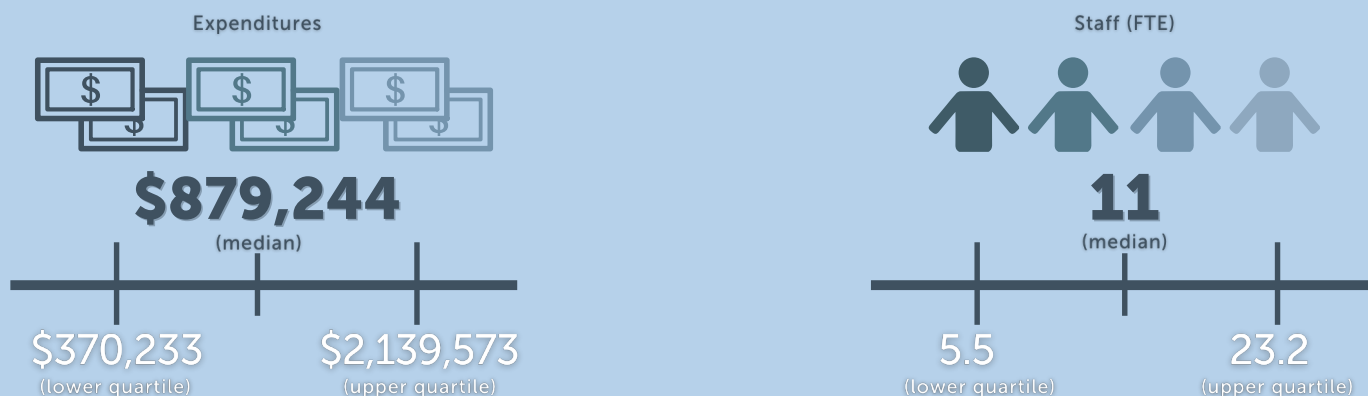

LOCALE: SUBURB

There are 2,353 suburban U.S. public libraries (25.5% of all U.S. public libraries), serving populations ranging from 228 to 4.3 M. The FY 2018 IMLS Public Libraries Survey data were used to calculate the totals reported here.

EXPENDITURES & STAFF