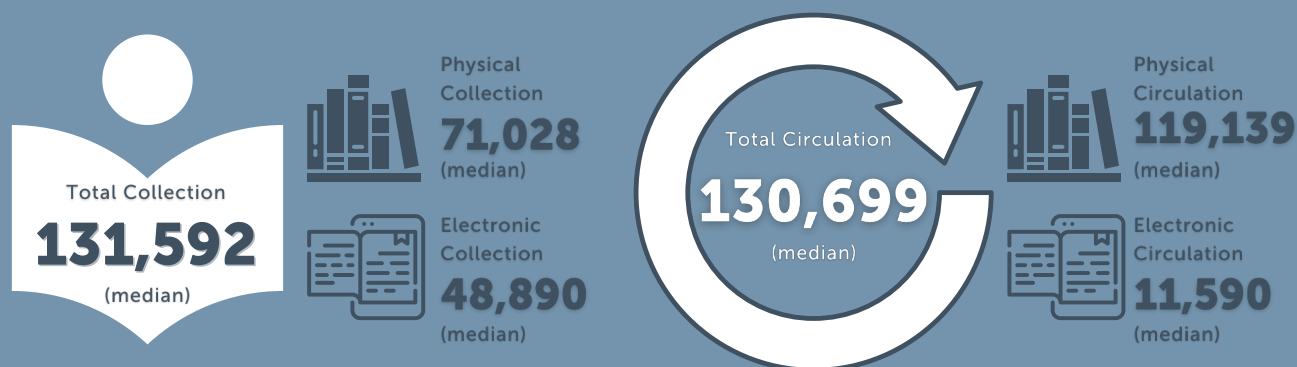

# LOCALE: SUBURB

There are 2,353 suburban U.S. public libraries (25.5% of all U.S. public libraries), serving populations ranging from 228 to 4.3 M. The FY 2018 IMLS Public Libraries Survey data were used to calculate the totals reported here.

## COLLECTION & CIRCULATION

# LOCALE: SUBURB

Per Capita

There are 2,353 suburban U.S. public libraries (25.5% of all U.S. public libraries), serving populations ranging from 228 to 4.3 M. The FY 2018 IMLS Public Libraries Survey data were used to calculate the per capita (per person) figures reported here.