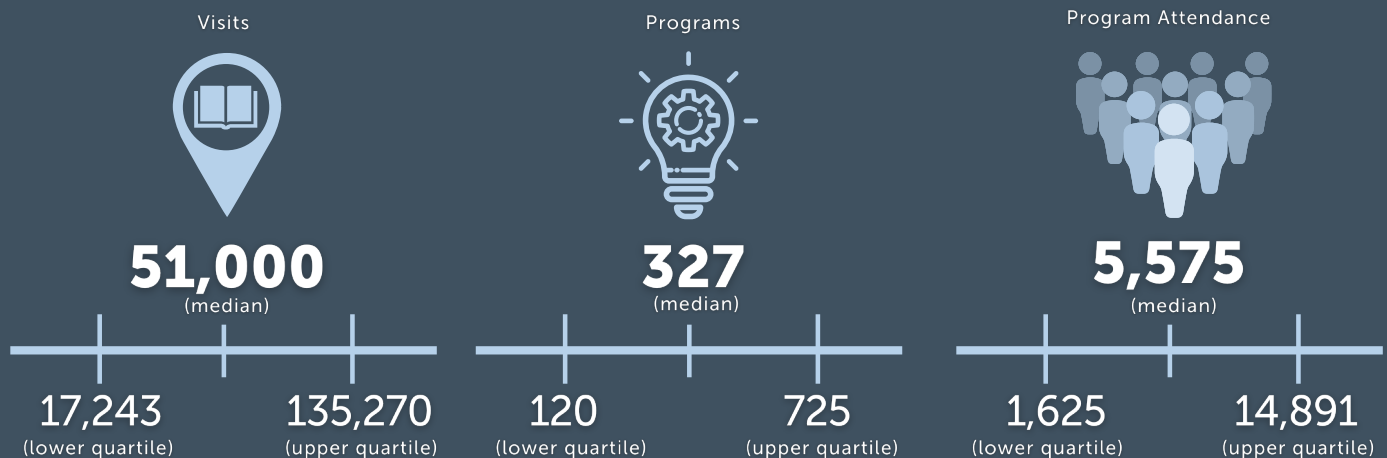

# LEGAL BASIS: LIBRARY DISTRICT

There are 1,403 library district U.S. public libraries (15.2% of all U.S. public libraries), serving populations ranging from 82 to 4.3 M. The FY 2018 IMLS Public Libraries Survey data were used to calculate the totals reported here.

## COLLECTION & CIRCULATION

# LEGAL BASIS: LIBRARY DISTRICT

There are 1,403 library district U.S. public libraries (15.2% of all U.S. public libraries), serving populations ranging from 82 to 4.3 M. The FY 2018 IMLS Public Libraries Survey FY2018 data were used to calculate the per capita (per person) figures reported here.

## VISITS & PROGRAMS