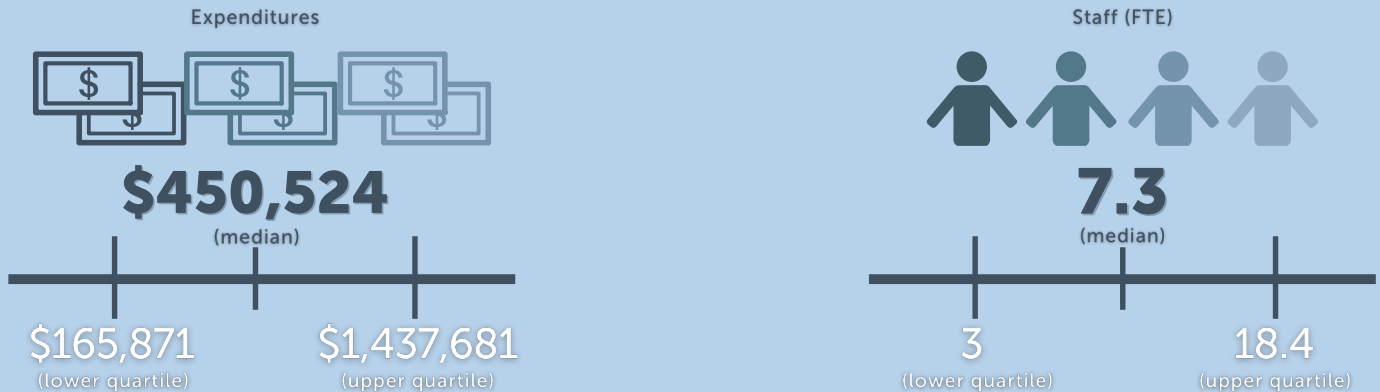

LEGAL BASIS: LIBRARY DISTRICT

There are 1,403 library district U.S. public libraries (15.2% of all U.S. public libraries), serving populations ranging from 82 to 4.3 M. The FY 2018 IMLS Public Libraries Survey data were used to calculate the totals reported here.

EXPENDITURES & STAFF