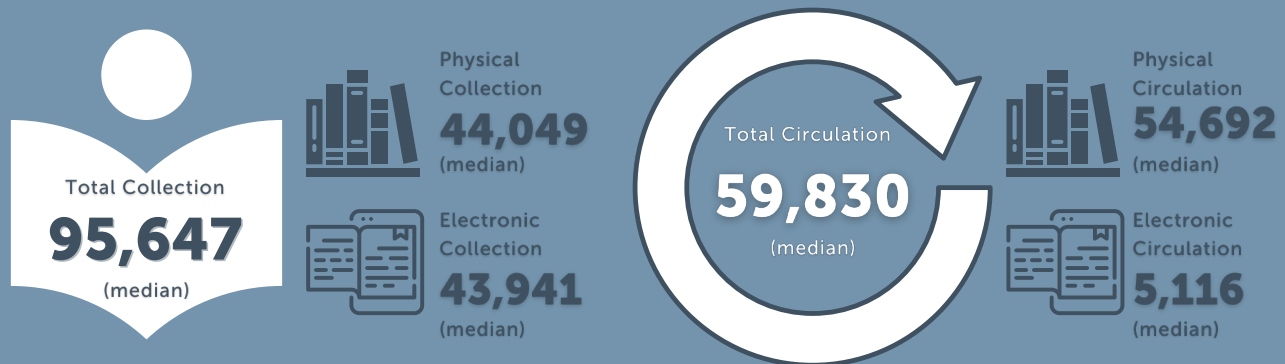

# LEGAL BASIS: LIBRARY DISTRICT

There are 1,403 library district U.S. public libraries (15.2% of all U.S. public libraries), serving populations ranging from 82 to 4.3 M. The FY 2018 IMLS Public Libraries Survey data were used to calculate the totals reported here.

## COLLECTION & CIRCULATION