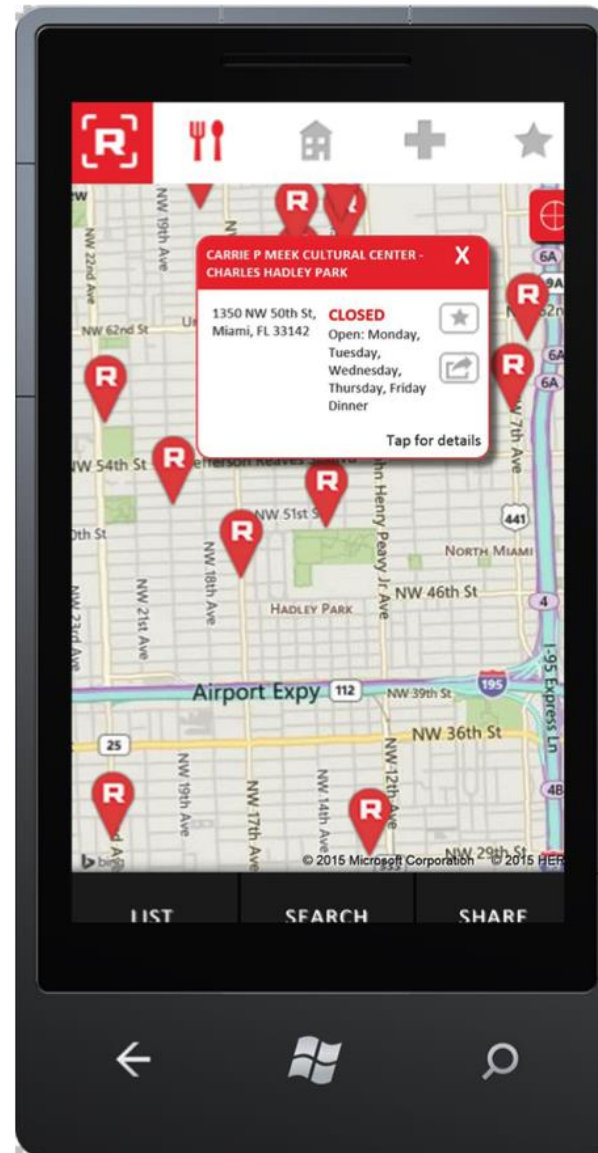

HELP YOUTH FIND A MEAL *AND* A SAFE PLACE THIS SUMMER

We've added safe places to Range, starting with the 16,536 public libraries located around the country.

ST JUDE MEMORIAL

6215 12th St,
Oakland, Ca
94602

OPEN
Hrs: 9am-12pm
M-Fri

<http://www.RangeApp.org>

@CaravanStudios

A map view displays summer lunch locations.

Quickly view detail about the locations, with an option to see more, save or add to a list for sharing.