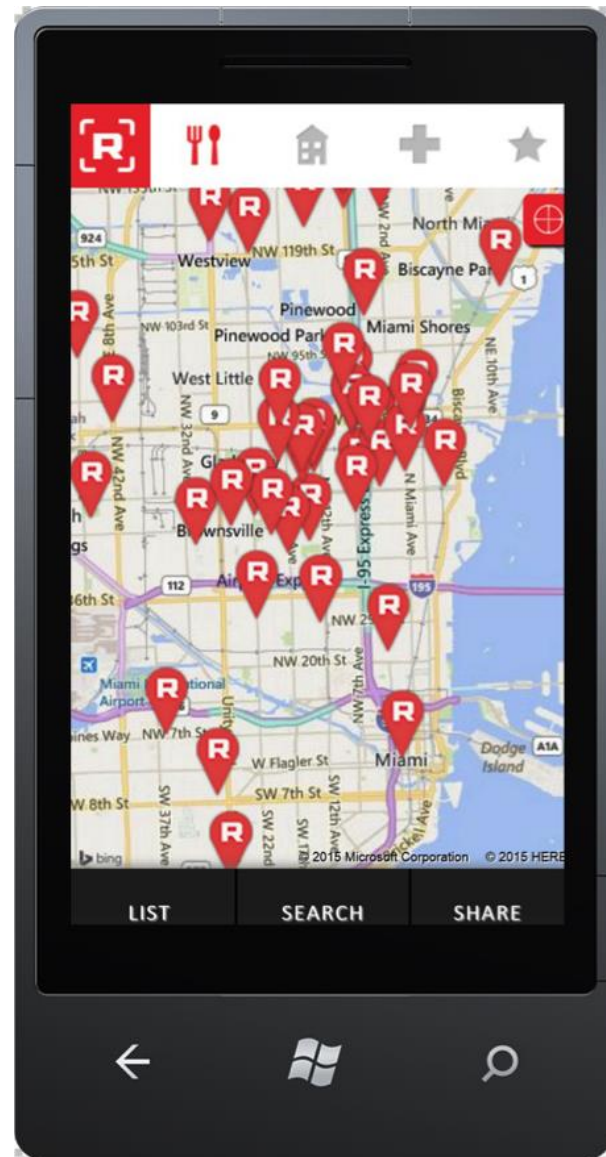

HELP YOUTH FIND A MEAL *AND* A SAFE PLACE THIS SUMMER

We've added safe places to Range, starting with the 16,536 public libraries located around the country.

ST JUDE MEMORIAL

6215 12th St,
Oakland, Ca
94602

OPEN
Hrs: 9am-12pm
M-Fri

<http://www.RangeApp.org>

@CaravanStudios

A map view displays summer lunch locations.

Quickly view detail about the locations, with an option to see more, save or add to a list for sharing.

For Summer 2016, we have added Safe Places, beginning with the nation's 16,536 libraries.