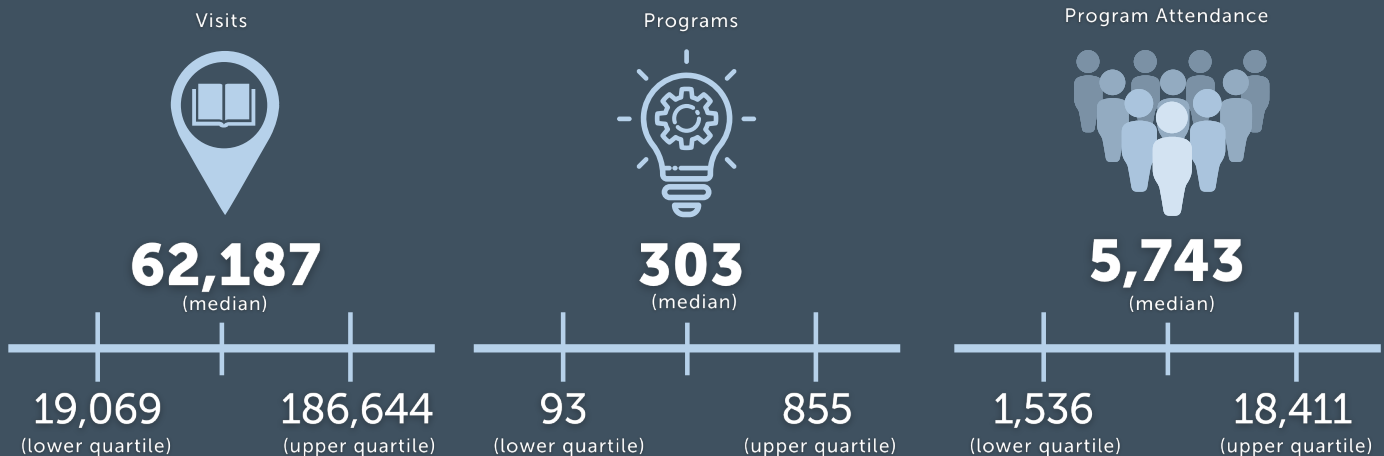

REGION: SOUTHEAST

There are 1,167 public libraries located in the Southeast region of the U.S. (12.7% of all U.S. public libraries), serving populations ranging from 273 to 2.8 M. This region includes AL, AR, FL, GA, KY, LA, MS, NC, SC, TN, VA, and WV. The FY 2018 IMLS Public Libraries Survey data were used to calculate the totals reported here.

EXPENDITURES & STAFF

COLLECTION & CIRCULATION

VISITS & PROGRAMS

REGION: SOUTHEAST

There are 1,167 public libraries located in the Southeast region of the U.S. (12.7% of all U.S. public libraries), serving populations ranging from 273 to 2.8 M. This region includes AL, AR, FL, GA, KY, LA, MS, NC, SC, TN, VA, and WV. The FY 2018 IMLS Public Libraries Survey data were used to calculate the per capita (per person) figures reported here.

EXPENDITURES & STAFF

COLLECTION & CIRCULATION

VISITS & PROGRAMS