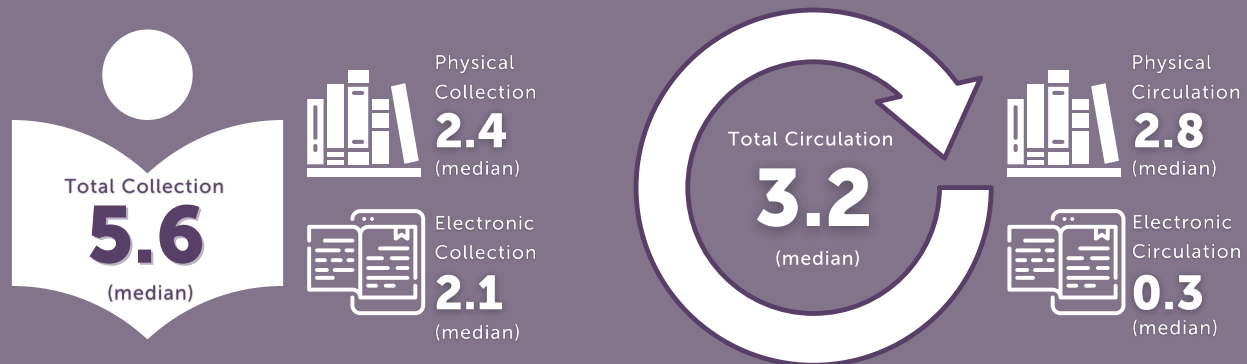

EXPENDITURES & STAFF

COLLECTION & CIRCULATION

VISITS & PROGRAMS

REGION: SOUTHEAST

There are 1,167 public libraries located in the Southeast region of the U.S. (12.7% of all U.S. public libraries), serving populations ranging from 273 to 2.8 M. This region includes AL, AR, FL, GA, KY, LA, MS, NC, SC, TN, VA, and WV. The FY 2018 IMLS Public Libraries Survey data were used to calculate the per capita (per person) figures reported here.

EXPENDITURES & STAFF

COLLECTION & CIRCULATION

VISITS & PROGRAMS