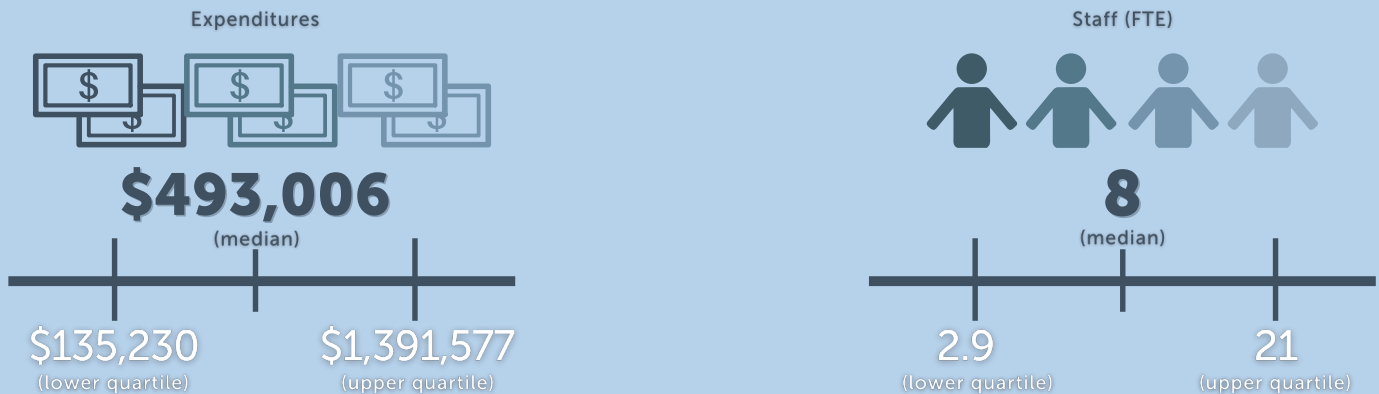

REGION: SOUTHEAST

There are 1,167 public libraries located in the Southeast region of the U.S. (12.7% of all U.S. public libraries), serving populations ranging from 273 to 2.8 M. This region includes AL, AR, FL, GA, KY, LA, MS, NC, SC, TN, VA, and WV. The FY 2018 IMLS Public Libraries Survey data were used to calculate the totals reported here.

EXPENDITURES & STAFF

COLLECTION & CIRCULATION

VISITS & PROGRAMS

REGION: SOUTHEAST

There are 1,167 public libraries located in the Southeast region of the U.S. (12.7% of all U.S. public libraries), serving populations ranging from 273 to 2.8 M. This region includes AL, AR, FL, GA, KY, LA, MS, NC, SC, TN, VA, and WV. The FY 2018 IMLS Public Libraries Survey data were used to calculate the per capita (per person) figures reported here.