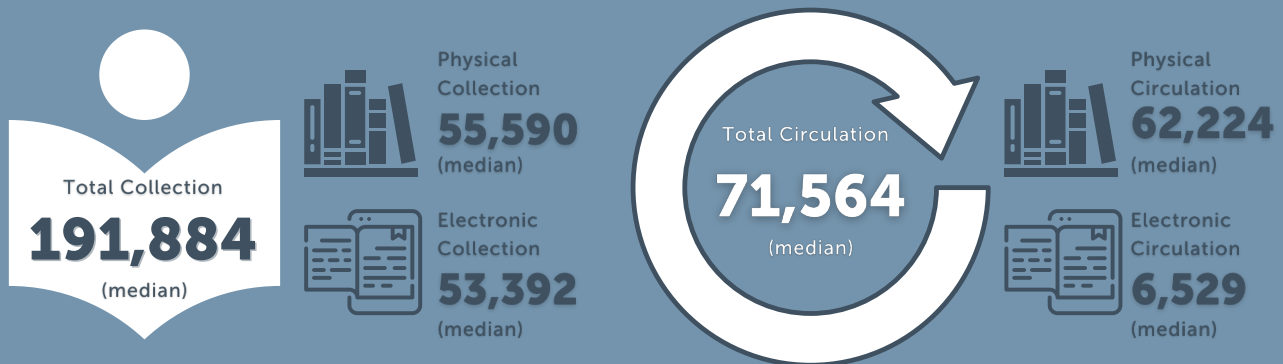

REGION: SOUTHEAST

There are 1,167 public libraries located in the Southeast region of the U.S. (12.7% of all U.S. public libraries), serving populations ranging from 273 to 2.8 M. This region includes AL, AR, FL, GA, KY, LA, MS, NC, SC, TN, VA, and WV. The FY 2018 IMLS Public Libraries Survey data were used to calculate the totals reported here.

EXPENDITURES & STAFF

COLLECTION & CIRCULATION

VISITS & PROGRAMS

REGION: SOUTHEAST

There are 1,167 public libraries located in the Southeast region of the U.S. (12.7% of all U.S. public libraries), serving populations ranging from 273 to 2.8 M. This region includes AL, AR, FL, GA, KY, LA, MS, NC, SC, TN, VA, and WV. The FY 2018 IMLS Public Libraries Survey data were used to calculate the per capita (per person) figures reported here.