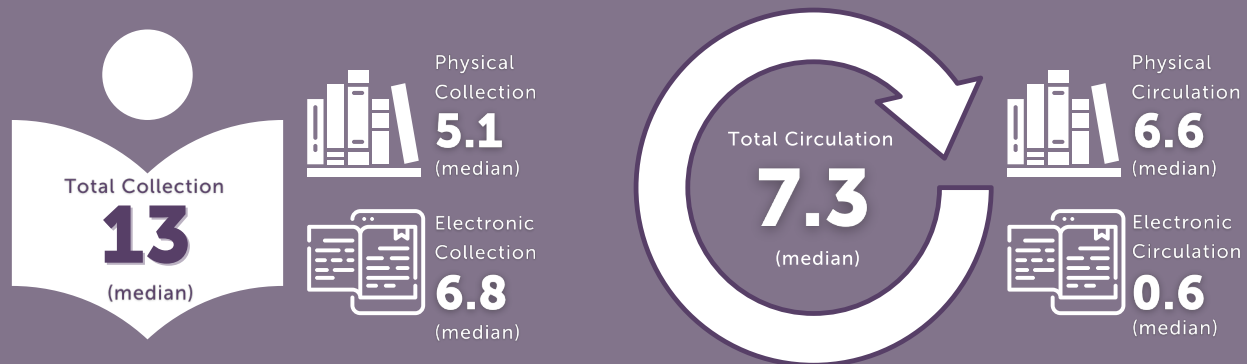

EXPENDITURES & STAFF

COLLECTION & CIRCULATION

VISITS & PROGRAMS

REGION: GREAT LAKES

Per Capita

There are 1,889 public libraries located in the Great Lakes region of the U.S. (20.5% of all U.S. public libraries), serving populations ranging from 19 to 2.7. This region includes IL, IN, MI, OH, and WI. The FY 2018 IMLS Public Libraries Survey data were used to calculate the per capita (per person) figures reported here.

EXPENDITURES & STAFF

COLLECTION & CIRCULATION

VISITS & PROGRAMS