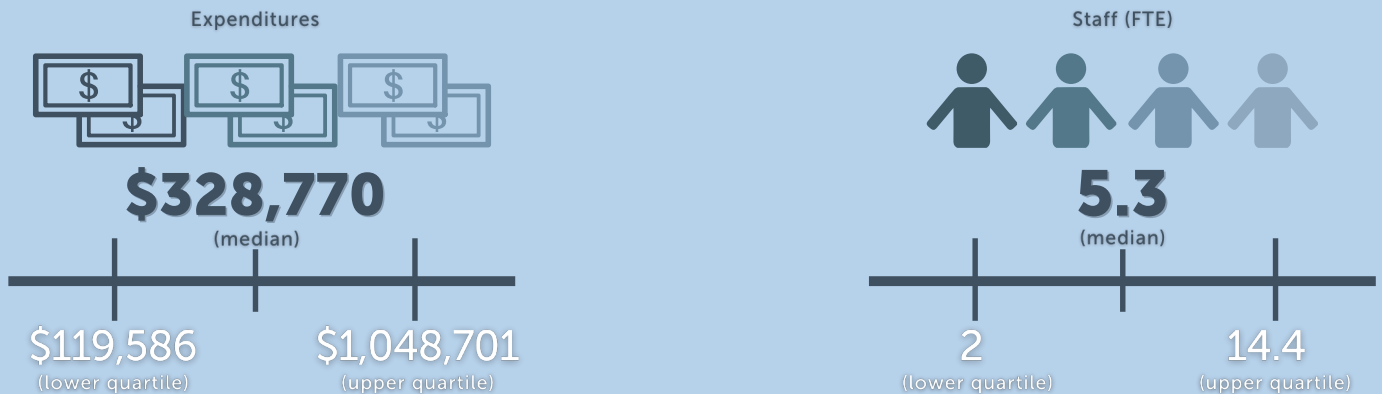

REGION: GREAT LAKES

There are 1,889 public libraries located in the Great Lakes region of the U.S. (20.5% of all U.S. public libraries), serving populations ranging from 19 to 2.7 M. This region includes IL, IN, MI, OH, and WI. The FY 2018 IMLS Public Libraries Survey data were used to calculate the totals reported here.

EXPENDITURES & STAFF

COLLECTION & CIRCULATION

VISITS & PROGRAMS

REGION: GREAT LAKES

Per Capita

There are 1,889 public libraries located in the Great Lakes region of the U.S. (20.5% of all U.S. public libraries), serving populations ranging from 19 to 2.7. This region includes IL, IN, MI, OH, and WI. The FY 2018 IMLS Public Libraries Survey data were used to calculate the per capita (per person) figures reported here.