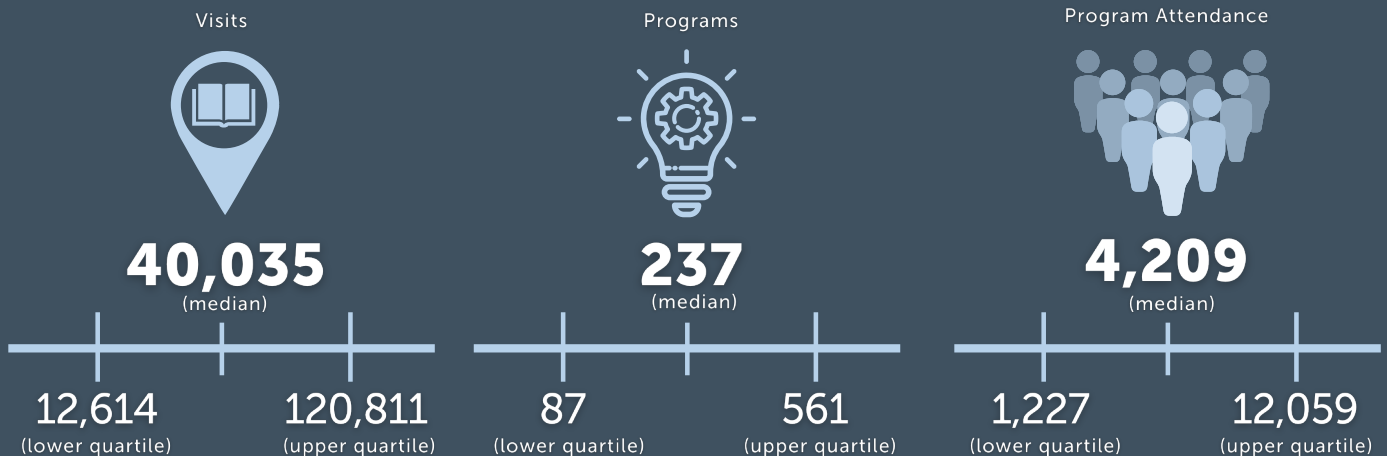

REGION: GREAT LAKES

There are 1,889 public libraries located in the Great Lakes region of the U.S. (20.5% of all U.S. public libraries), serving populations ranging from 19 to 2.7 M. This region includes IL, IN, MI, OH, and WI. The FY 2018 IMLS Public Libraries Survey data were used to calculate the totals reported here.

EXPENDITURES & STAFF

COLLECTION & CIRCULATION

VISITS & PROGRAMS

REGION: GREAT LAKES

Per Capita

There are 1,889 public libraries located in the Great Lakes region of the U.S. (20.5% of all U.S. public libraries), serving populations ranging from 19 to 2.7. This region includes IL, IN, MI, OH, and WI. The FY 2018 IMLS Public Libraries Survey data were used to calculate the per capita (per person) figures reported here.

EXPENDITURES & STAFF

COLLECTION & CIRCULATION

VISITS & PROGRAMS