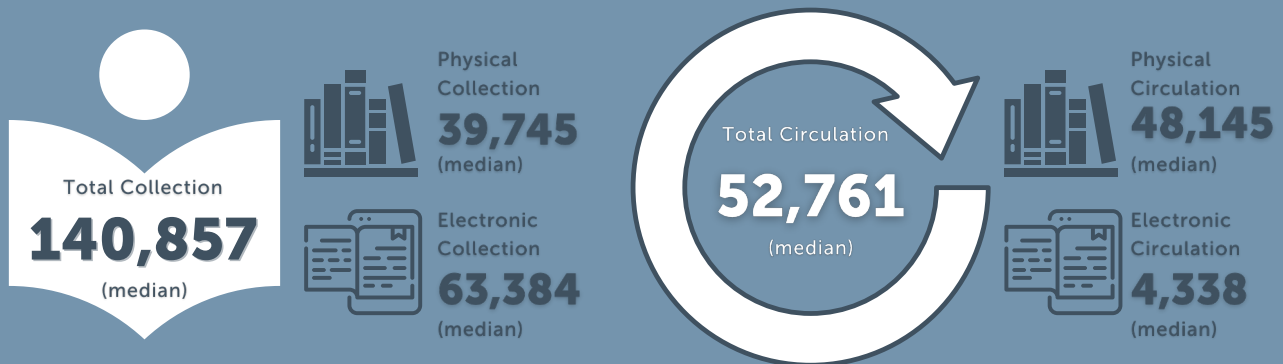

REGION: GREAT LAKES

There are 1,889 public libraries located in the Great Lakes region of the U.S. (20.5% of all U.S. public libraries), serving populations ranging from 19 to 2.7 M. This region includes IL, IN, MI, OH, and WI. The FY 2018 IMLS Public Libraries Survey data were used to calculate the totals reported here.

EXPENDITURES & STAFF

COLLECTION & CIRCULATION

VISITS & PROGRAMS

REGION: GREAT LAKES

Per Capita

There are 1,889 public libraries located in the Great Lakes region of the U.S. (20.5% of all U.S. public libraries), serving populations ranging from 19 to 2.7. This region includes IL, IN, MI, OH, and WI. The FY 2018 IMLS Public Libraries Survey data were used to calculate the per capita (per person) figures reported here.