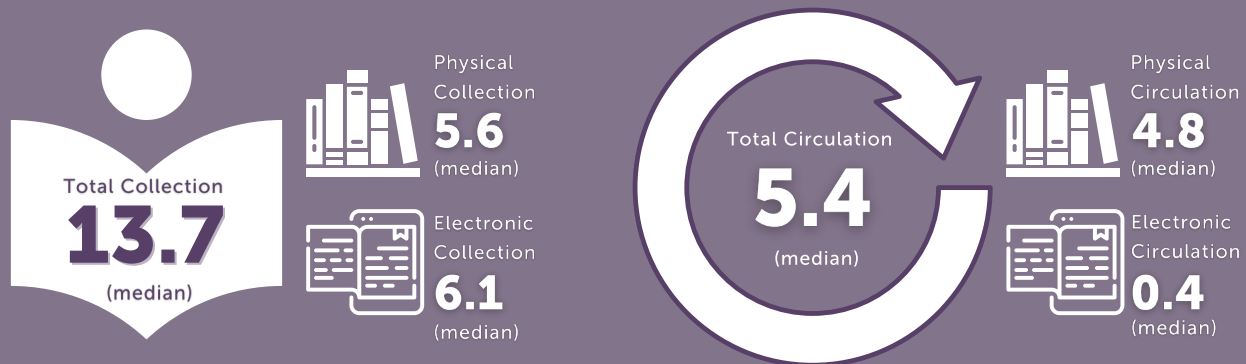

EXPENDITURES & STAFF

COLLECTION & CIRCULATION

VISITS & PROGRAMS

LOCALE: TOWN OR RURAL

Per Capita

There are 6,363 town or rural U.S. public libraries (69.1% of all U.S. public libraries), serving populations ranging from 9 to 1.4 M. The FY 2018 IMLS Public Libraries Survey data were used to calculate the per capita (per person) figures reported here.

EXPENDITURES & STAFF

COLLECTION & CIRCULATION

VISITS & PROGRAMS