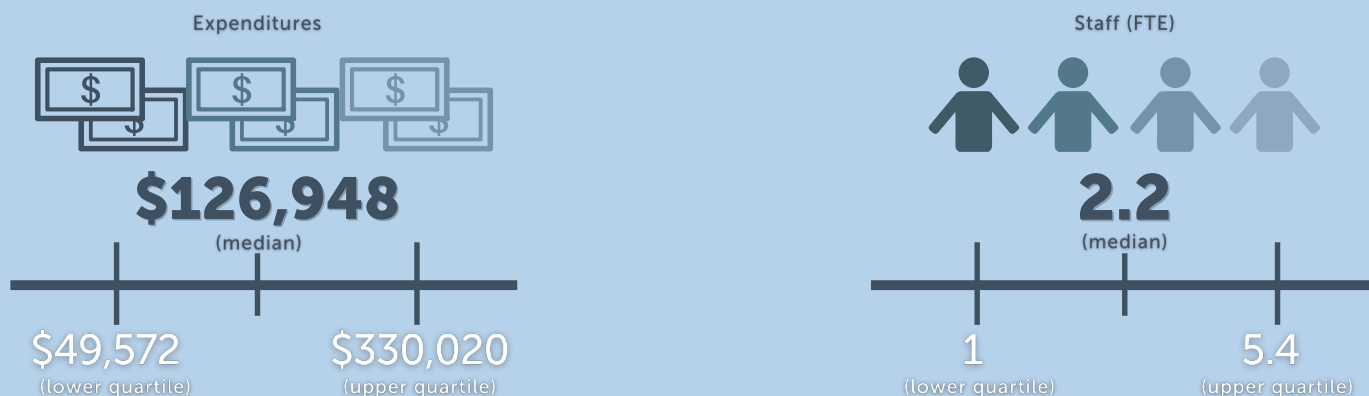

LOCALE: TOWN OR RURAL

There are 6,363 town or rural U.S. public libraries (69.1% of all U.S. public libraries), serving populations ranging from 9 to 1.4 M. The FY 2018 IMLS Public Libraries Survey data were used to calculate the totals reported here.

EXPENDITURES & STAFF

COLLECTION & CIRCULATION

VISITS & PROGRAMS

LOCALE: TOWN OR RURAL

Per Capita

There are 6,363 town or rural U.S. public libraries (69.1% of all U.S. public libraries), serving populations ranging from 9 to 1.4 M. The FY 2018 IMLS Public Libraries Survey data were used to calculate the per capita (per person) figures reported here.