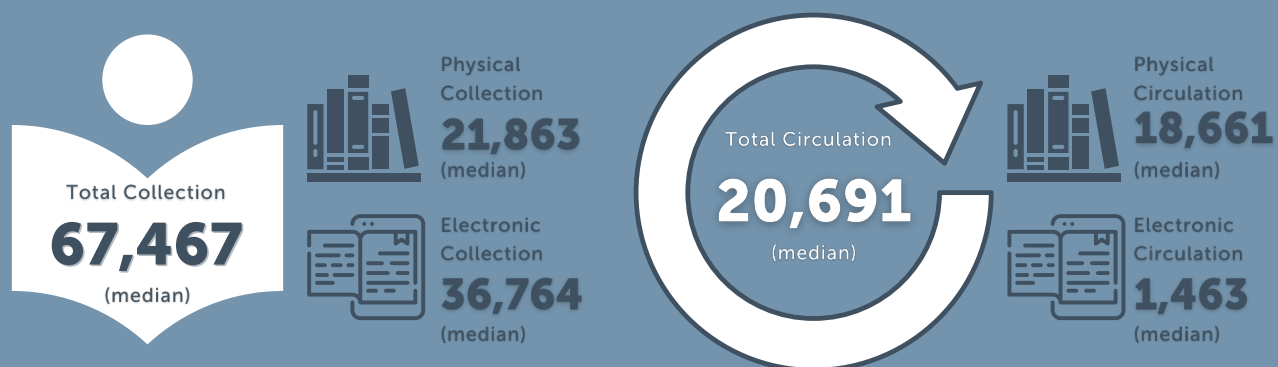

LOCALE: TOWN OR RURAL

There are 6,363 town or rural U.S. public libraries (69.1% of all U.S. public libraries), serving populations ranging from 9 to 1.4 M. The FY 2018 IMLS Public Libraries Survey data were used to calculate the totals reported here.

EXPENDITURES & STAFF

COLLECTION & CIRCULATION

VISITS & PROGRAMS

LOCALE: TOWN OR RURAL

Per Capita

There are 6,363 town or rural U.S. public libraries (69.1% of all U.S. public libraries), serving populations ranging from 9 to 1.4 M. The FY 2018 IMLS Public Libraries Survey data were used to calculate the per capita (per person) figures reported here.