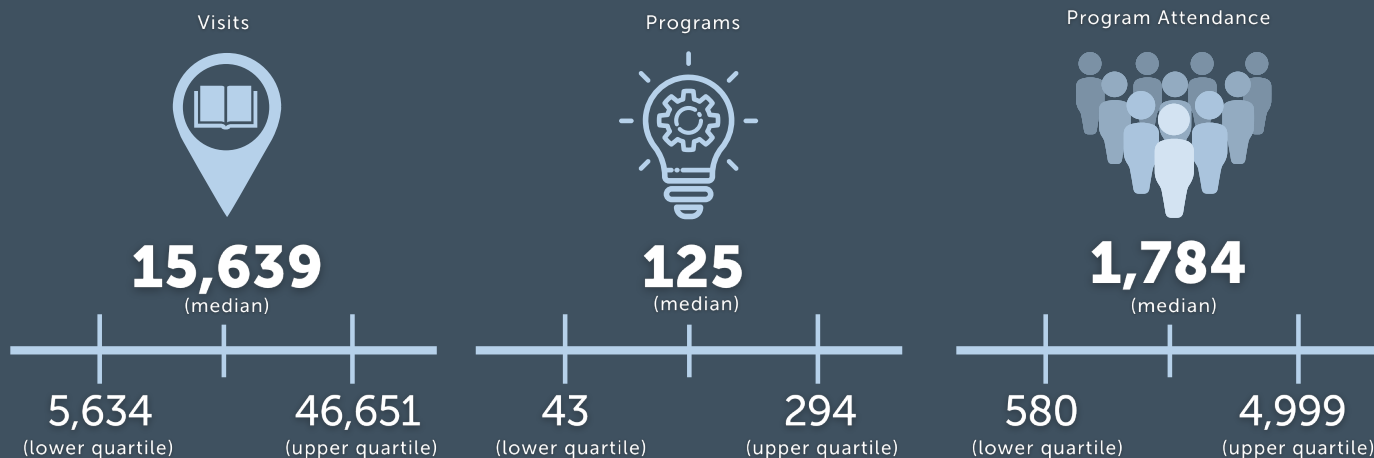

LOCALE: TOWN OR RURAL

There are 6,363 town or rural U.S. public libraries (69.1% of all U.S. public libraries), serving populations ranging from 9 to 1.4 M. The FY 2018 IMLS Public Libraries Survey data were used to calculate the totals reported here.

EXPENDITURES & STAFF

COLLECTION & CIRCULATION

VISITS & PROGRAMS

LOCALE: TOWN OR RURAL

Per Capita

There are 6,363 town or rural U.S. public libraries (69.1% of all U.S. public libraries), serving populations ranging from 9 to 1.4 M. The FY 2018 IMLS Public Libraries Survey data were used to calculate the per capita (per person) figures reported here.

EXPENDITURES & STAFF

COLLECTION & CIRCULATION

VISITS & PROGRAMS