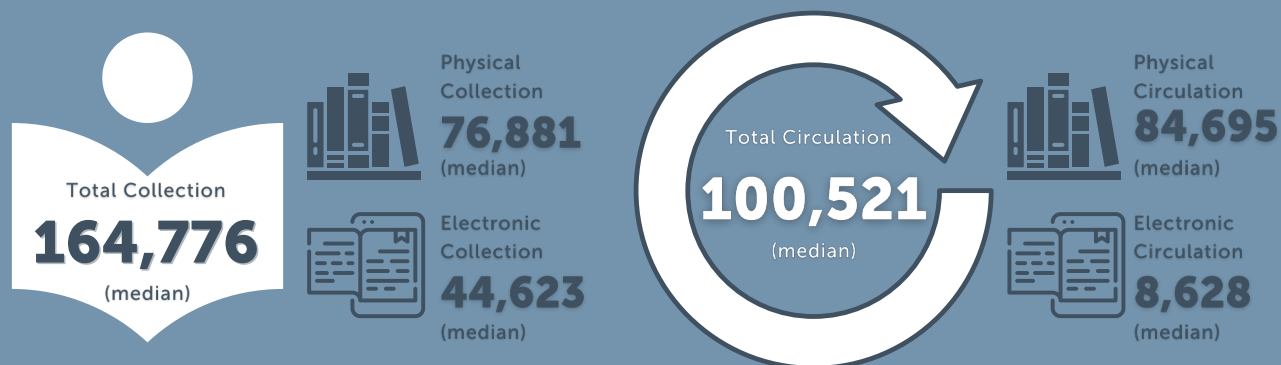

LEGAL BASIS: CITY/COUNTY OR COUNTY/PARISH

There are 1,003 city/county or county/parish U.S. public libraries (10.9% of all U.S. public libraries), serving populations ranging from 19 to 3.4 M. The FY 2018 IMLS Public Libraries Survey data were used to calculate the totals reported here.

EXPENDITURES & STAFF

COLLECTION & CIRCULATION

VISITS & PROGRAMS

LEGAL BASIS:

CITY/COUNTY OR COUNTY/PARISH

There are 1,003 city/county or county/parish U.S. public libraries (10.9% of all U.S. public libraries), serving populations ranging from 19 to 3.4 M. The FY 2018 IMLS Public Libraries Survey data were used to calculate the per capita (per person) figures reported here.