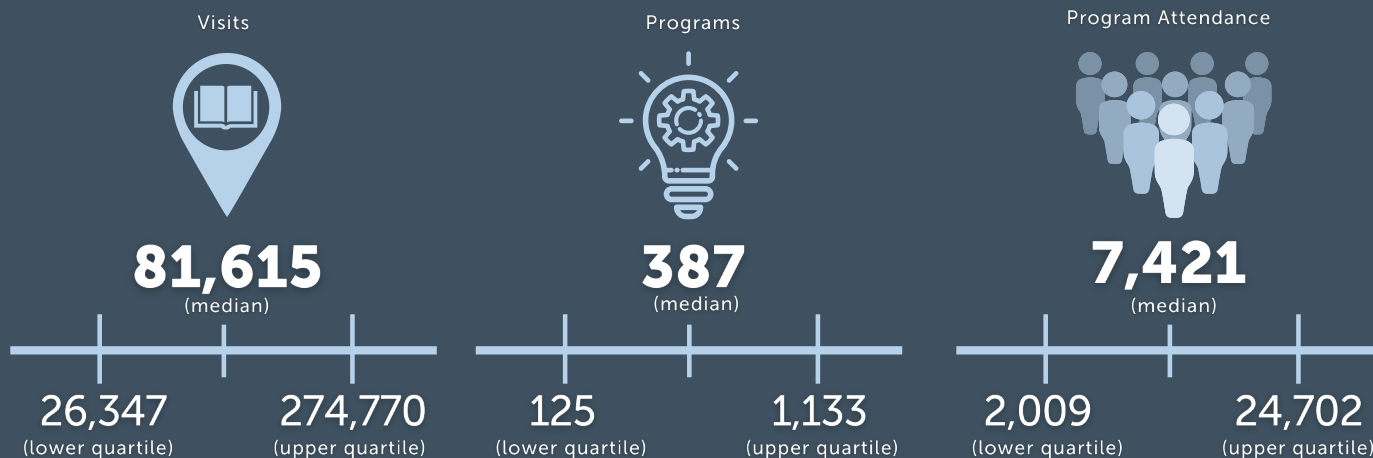

LEGAL BASIS: CITY/COUNTY OR COUNTY/PARISH

There are 1,003 city/county or county/parish U.S. public libraries (10.9% of all U.S. public libraries), serving populations ranging from 19 to 3.4 M. The FY 2018 IMLS Public Libraries Survey data were used to calculate the totals reported here.

EXPENDITURES & STAFF

COLLECTION & CIRCULATION

VISITS & PROGRAMS

LEGAL BASIS:

CITY/COUNTY OR COUNTY/PARISH

There are 1,003 city/county or county/parish U.S. public libraries (10.9% of all U.S. public libraries), serving populations ranging from 19 to 3.4 M. The FY 2018 IMLS Public Libraries Survey data were used to calculate the per capita (per person) figures reported here.

EXPENDITURES & STAFF

COLLECTION & CIRCULATION

VISITS & PROGRAMS