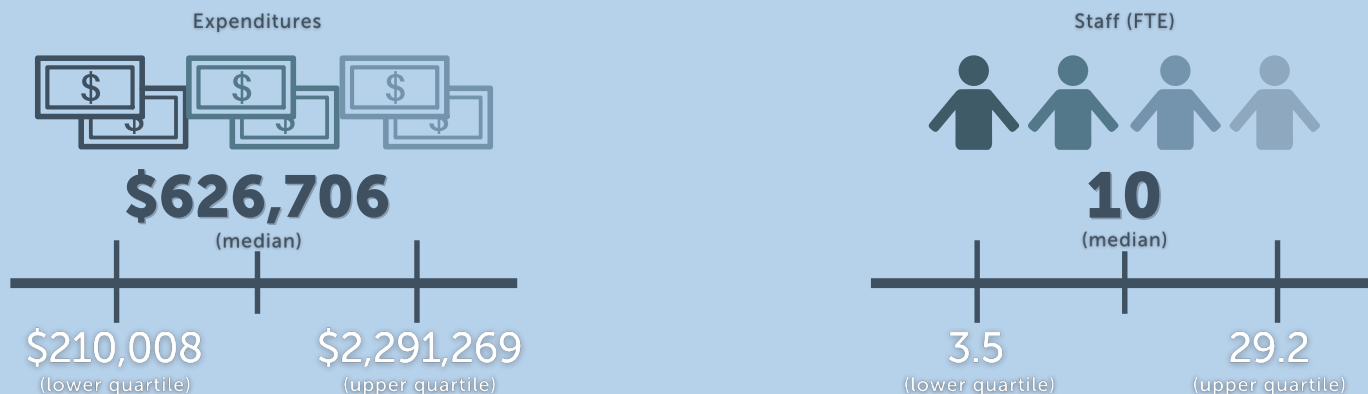

LEGAL BASIS: CITY/COUNTY OR COUNTY/PARISH

There are 1,003 city/county or county/parish U.S. public libraries (10.9% of all U.S. public libraries), serving populations ranging from 19 to 3.4 M. The FY 2018 IMLS Public Libraries Survey data were used to calculate the totals reported here.

EXPENDITURES & STAFF

COLLECTION & CIRCULATION

VISITS & PROGRAMS

LEGAL BASIS:

CITY/COUNTY OR COUNTY/PARISH

There are 1,003 city/county or county/parish U.S. public libraries (10.9% of all U.S. public libraries), serving populations ranging from 19 to 3.4 M. The FY 2018 IMLS Public Libraries Survey data were used to calculate the per capita (per person) figures reported here.